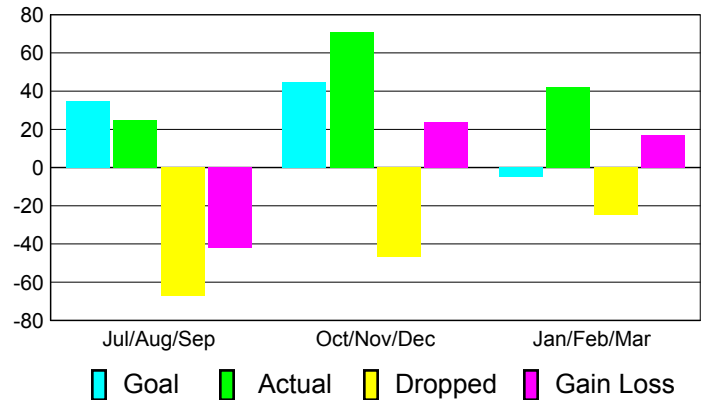

### YTD Status Quo Clubs 2010-2011

Status Quo Clubs Compared to Status Quo Members

## MEMBERSHIP

**Membership Results  
2010-2011**

**Membership  
2009-2010**

Month	Net Memb Goal	Actual New Memb	Actual Dropped Memb	Gain/Loss of Memb	Gain/Loss of Memb
Jul/Aug/Sep	35	25	-67	-42	-33
Oct/Nov/Dec	45	71	-47	24	-6
Jan/Feb/Mar	-5	42	-25	17	-17
<b>Totals</b>	<b>75</b>	<b>138</b>	<b>-139</b>	<b>-1</b>	<b>-56</b>

### Membership Results 2010-2011

Goal, New, Dropped, Gain/Loss

### Comparison of Membership Gain/Loss

Current Year Compared to the Previous Year