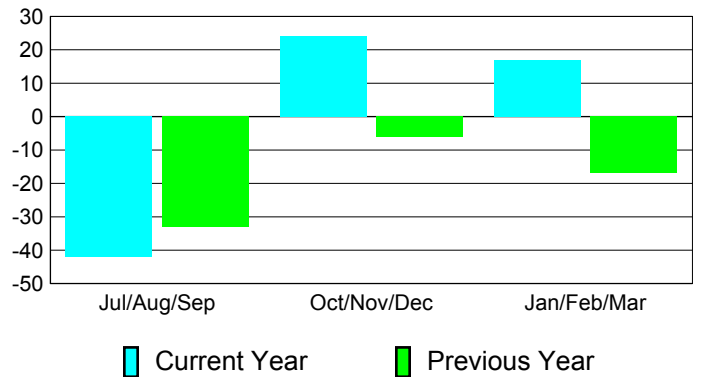

Gender Comparison 2010-2011

Jul/Aug/Sep

Oct/Nov/Dec

Jan/Feb/Mar

Male

Female